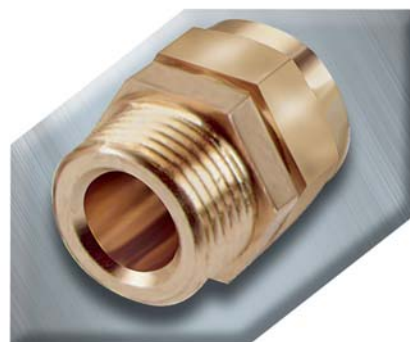

BW (Indoor) Type

For steel wire armoured cable without seals

- IP54 Rating.
- 2 Piece Type.

Size	Gland Kit	LSF Gland Kit	Items Per Kit	Overall Cable Size >	Min (mm)	Max (mm)
20S	420AA52	LSF20SBW	2		-	15.8
20	420AA53	LSF20BW	2		-	20.8
25	420AA55	LSF25BW	2		-	27.2
32	420AA56	LSF32BW	1		-	33.5
40	420AA57	LSF40BW	1		-	39.9
50	420AA59	LSF50BW	1		-	52.6
63	420AA61	LSF63BW	1		-	65.3
75	420AA63	LSF75BW	1		-	78.0

Size	Gland Kit	Items Per Kit	Overall Cable Size >	Min (mm)	Max (mm)
20S	BW 20SKIT	2		-	16.1
20	BW 20KIT	2		-	21.1
25	BW 25KIT	2		-	27.4
32	BW 32KIT	2		-	34.4
40	BW 40KIT	1		-	42.4
50S	BW 50SKIT	1		-	50.1
50	BW 50KIT	1		-	55.7
63S	BW 63SKIT	1		-	62.4
63	BW 63KIT	1		-	68.2
75S	BW 75SKIT	1		-	76.8
75	BW 75KIT	1		-	82.9