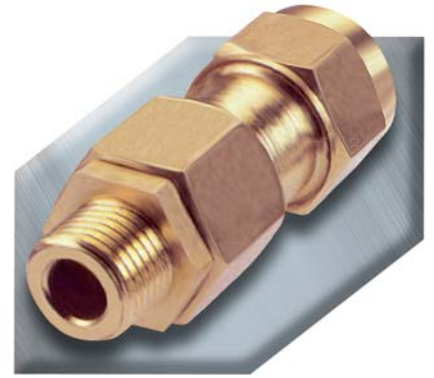

## CW Gland (Indoor/Outdoor) Type

For steel wire armoured cable - one (outer) seal

- IP66 (with sealing washer or thread sealant).

Size	Gland Kit	LSF Gland Kit	Items Per Kit	Overall Cable Size >	Min (mm)	Max (mm)
20S	422AA52	422LSF52	2		8.0	15.8
20	422AA53	422LSF53	2		11.7	20.8
25	422AA55	422LSF55	2		17.0	27.2
32	422AA56	422LSF56	1		23.5	33.5
40	422AA57	422LSF57	1		29.0	39.9
50S	422AA58	422LSF58	1		38.0	46.2
50	422AA59	422LSF59	1		39.5	52.6
63	422AA61	422LSF61	1		51.3	65.3
75	422AA63	422LSF63	1		62.5	78.0

Size	Gland Kit	Items Per Kit	Overall Cable Size >	Min (mm)	Max (mm)
20/16	CW 20/16KIT	2		6.1	11.5
20S	CW 20SKIT	2		9.5	15.9
20	CW 20KIT	2		12.5	20.9
25S	CW 25SKIT	2		14.0	22.0
25	CW 25KIT	2		18.2	26.2
32	CW 32KIT	2		23.7	33.9
40	CW 40KIT	1		27.9	40.4
50S	CW 50SKIT	1		35.2	46.7
50	CW 50KIT	1		40.4	53.1
63S	CW 63SKIT	1		45.6	59.4
63	CW 63KIT	1		54.6	65.9
75S	CW 75SKIT	1		59.0	72.1
75	CW 75KIT	1		66.7	78.5