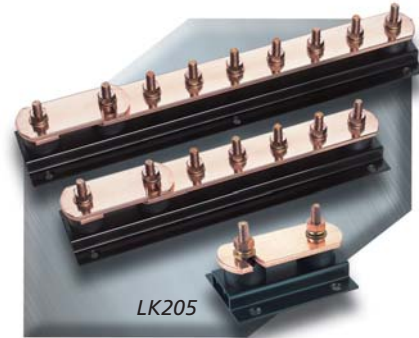

furse Earth Bars

Part No.	Description
LK245-6	6 Way Earth Bar
LK245-8	8 Way Earth Bar
LK245-10	10 Way Earth Bar
LK245-12	12 Way Earth Bar
LK245-16	16 Way Earth Bar
LK245-20	20 Way Earth Bar

Other configurations available.

furse Earth Bars with Single Disconnecting Link

Part No.	Description
LK205	Disconnecting Link
LK243-6	6 Way Earth Bar c/w Disconnecting Link
LK243-8	8 Way Earth Bar c/w Disconnecting Link
LK243-10	10 Way Earth Bar c/w Disconnecting Link
LK243-12	12 Way Earth Bar c/w Disconnecting Link
LK243-16	16 Way Earth Bar c/w Disconnecting Link
LK243-20	20 Way Earth Bar c/w Disconnecting Link

Other configurations available.

furse Earth Bars with Twin Disconnecting Link

Part No.	Description
LK207-6	6 Way Earth Bar c/w Twin Disconnecting Link
LK207-8	8 Way Earth Bar c/w Twin Disconnecting Link
LK207-10	10 Way Earth Bar c/w Twin Disconnecting Link
LK207-12	12 Way Earth Bar c/w Twin Disconnecting Link
LK207-16	16 Way Earth Bar c/w Twin Disconnecting Link
LK207-20	20 Way Earth Bar c/w Twin Disconnecting Link

Other configurations available.

furse Insulator

Part No.	Description
IN005	Insulator with 2 Studs & 3 Nuts (M10)
IN013	Insulator Only