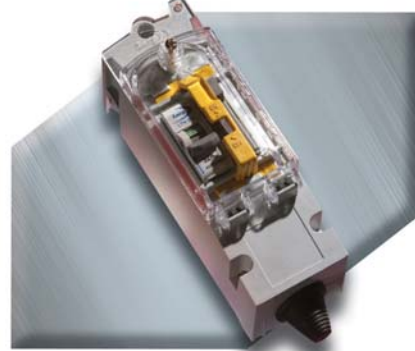

Fuse Units Trojan Isolators

Trojan Mini

Built for ease of installation, the slimline Trojan Mini double pole lockable isolator has improved cable access to suit various types of termination and cables.

Size: Height 170mm / Width 59.5mm / Depth 83mm.

Trojan Midi

3 way modular system incorporating a switch, fuse or MCB's.

Size: Height 160mm / Width 78mm / Depth 80.5mm.

Trojan Maxi

4 way modular system. Din rail construction enables up to 4 din modules. Extension troughs and gland plate options provide maximum flexibility of cable arrangements.

Size: Height 172mm / Width 94mm / Depth 84mm.

Ask our sales office for details of the full range and options.

Trojan Extension Troughs

To compliment the Trojan Midi and Maxi, a range of extension troughs can provide additional space for larger or multiple conductors.