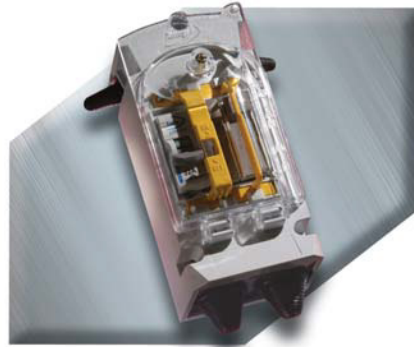

Fuse Units Trojan Isolators

Trojan Mini

Built for ease of installation, the slimline Trojan Mini double pole lockable isolator has improved cable access to suit various types of termination and cables.

Size: Height 170mm / Width 59.5mm / Depth 83mm.

Trojan Midi

3 way modular system incorporating a switch, fuse or MCB's.

Size: Height 160mm / Width 78mm / Depth 80.5mm.

Trojan Maxi

4 way modular system. Din rail construction enables up to 4 din modules. Extension troughs and gland plate options provide maximum flexibility of cable arrangements.

Size: Height 172mm / Width 94mm / Depth 84mm.

Ask our sales office for details of the full range and options.

Trojan Extension Troughs

To compliment the Trojan Midi and Maxi, a range of extension troughs can provide additional space for larger or multiple conductors.