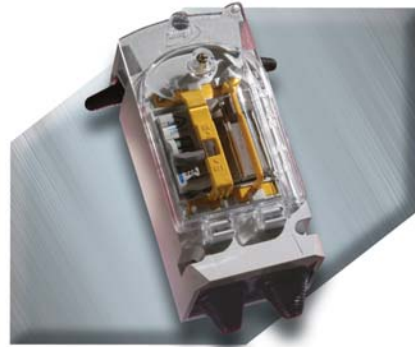

Fuse Units Trojan Isolators

Trojan Mini

Built for ease of installation, the slimline Trojan Mini double pole lockable isolator has improved cable access to suit various types of termination and cables.

Size: Height 170mm / Width 59.5mm / Depth 83mm.

Trojan Midi

3 way modular system incorporating a switch, fuse or MCB's.

Size: Height 160mm / Width 78mm / Depth 80.5mm.

Trojan Maxi

4 way modular system. Din rail construction enables up to 4 din modules. Extension troughs and gland plate options provide maximum flexibility of cable arrangements.

Size: Height 172mm / Width 94mm / Depth 84mm.

Ask our sales office for details of the full range and options.

Trojan Extension Troughs

To compliment the Trojan Midi and Maxi, a range of extension troughs can provide additional space for larger or multiple conductors.