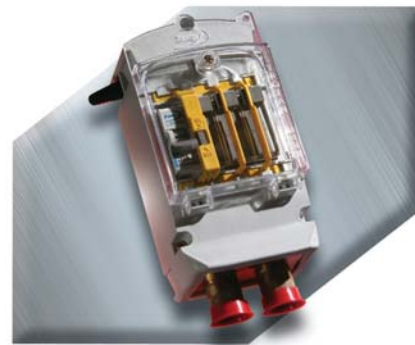

Fuse Units Trojan Isolators

Trojan Mini

Built for ease of installation, the slimline Trojan Mini double pole lockable isolator has improved cable access to suit various types of termination and cables.

Size: Height 170mm / Width 59.5mm / Depth 83mm.

Trojan Midi

3 way modular system incorporating a switch, fuse or MCB's.

Size: Height 160mm / Width 78mm / Depth 80.5mm.

Trojan Maxi

4 way modular system. Din rail construction enables up to 4 din modules. Extension troughs and gland plate options provide maximum flexibility of cable arrangements.

Size: Height 172mm / Width 94mm / Depth 84mm.

Ask our sales office for details of the full range and options.

Trojan Extension Troughs

To compliment the Trojan Midi and Maxi, a range of extension troughs can provide additional space for larger or multiple conductors.