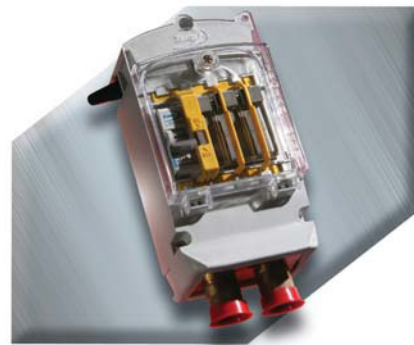

Fuse Units Trojan Isolators

Trojan Mini

Built for ease of installation, the slimline Trojan Mini double pole lockable isolator has improved cable access to suit various types of termination and cables.

Size: Height 170mm / Width 59.5mm / Depth 83mm.

Trojan Midi

3 way modular system incorporating a switch, fuse or MCB's.

Size: Height 160mm / Width 78mm / Depth 80.5mm.

Trojan Maxi

4 way modular system. Din rail construction enables up to 4 din modules. Extension troughs and gland plate options provide maximum flexibility of cable arrangements.

Size: Height 172mm / Width 94mm / Depth 84mm.

Ask our sales office for details of the full range and options.

Trojan Extension Troughs

To compliment the Trojan Midi and Maxi, a range of extension troughs can provide additional space for larger or multiple conductors.