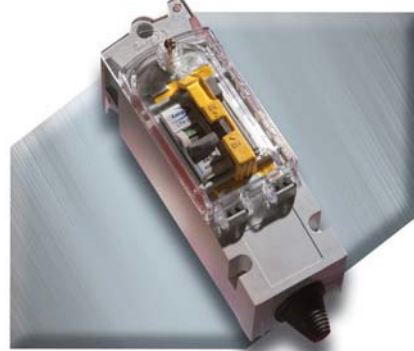

Fuse Units Trojan Isolators

Trojan Mini

Built for ease of installation, the slimline Trojan Mini double pole lockable isolator has improved cable access to suit various types of termination and cables.

Size: Height 170mm / Width 59.5mm / Depth 83mm.

Trojan Midi

3 way modular system incorporating a switch, fuse or MCB's.

Size: Height 160mm / Width 78mm / Depth 80.5mm.

Trojan Maxi

4 way modular system. Din rail construction enables up to 4 din modules. Extension troughs and gland plate options provide maximum flexibility of cable arrangements.

Size: Height 172mm / Width 94mm / Depth 84mm.

Ask our sales office for details of the full range and options.

Trojan Extension Troughs

To compliment the Trojan Midi and Maxi, a range of extension troughs can provide additional space for larger or multiple conductors.