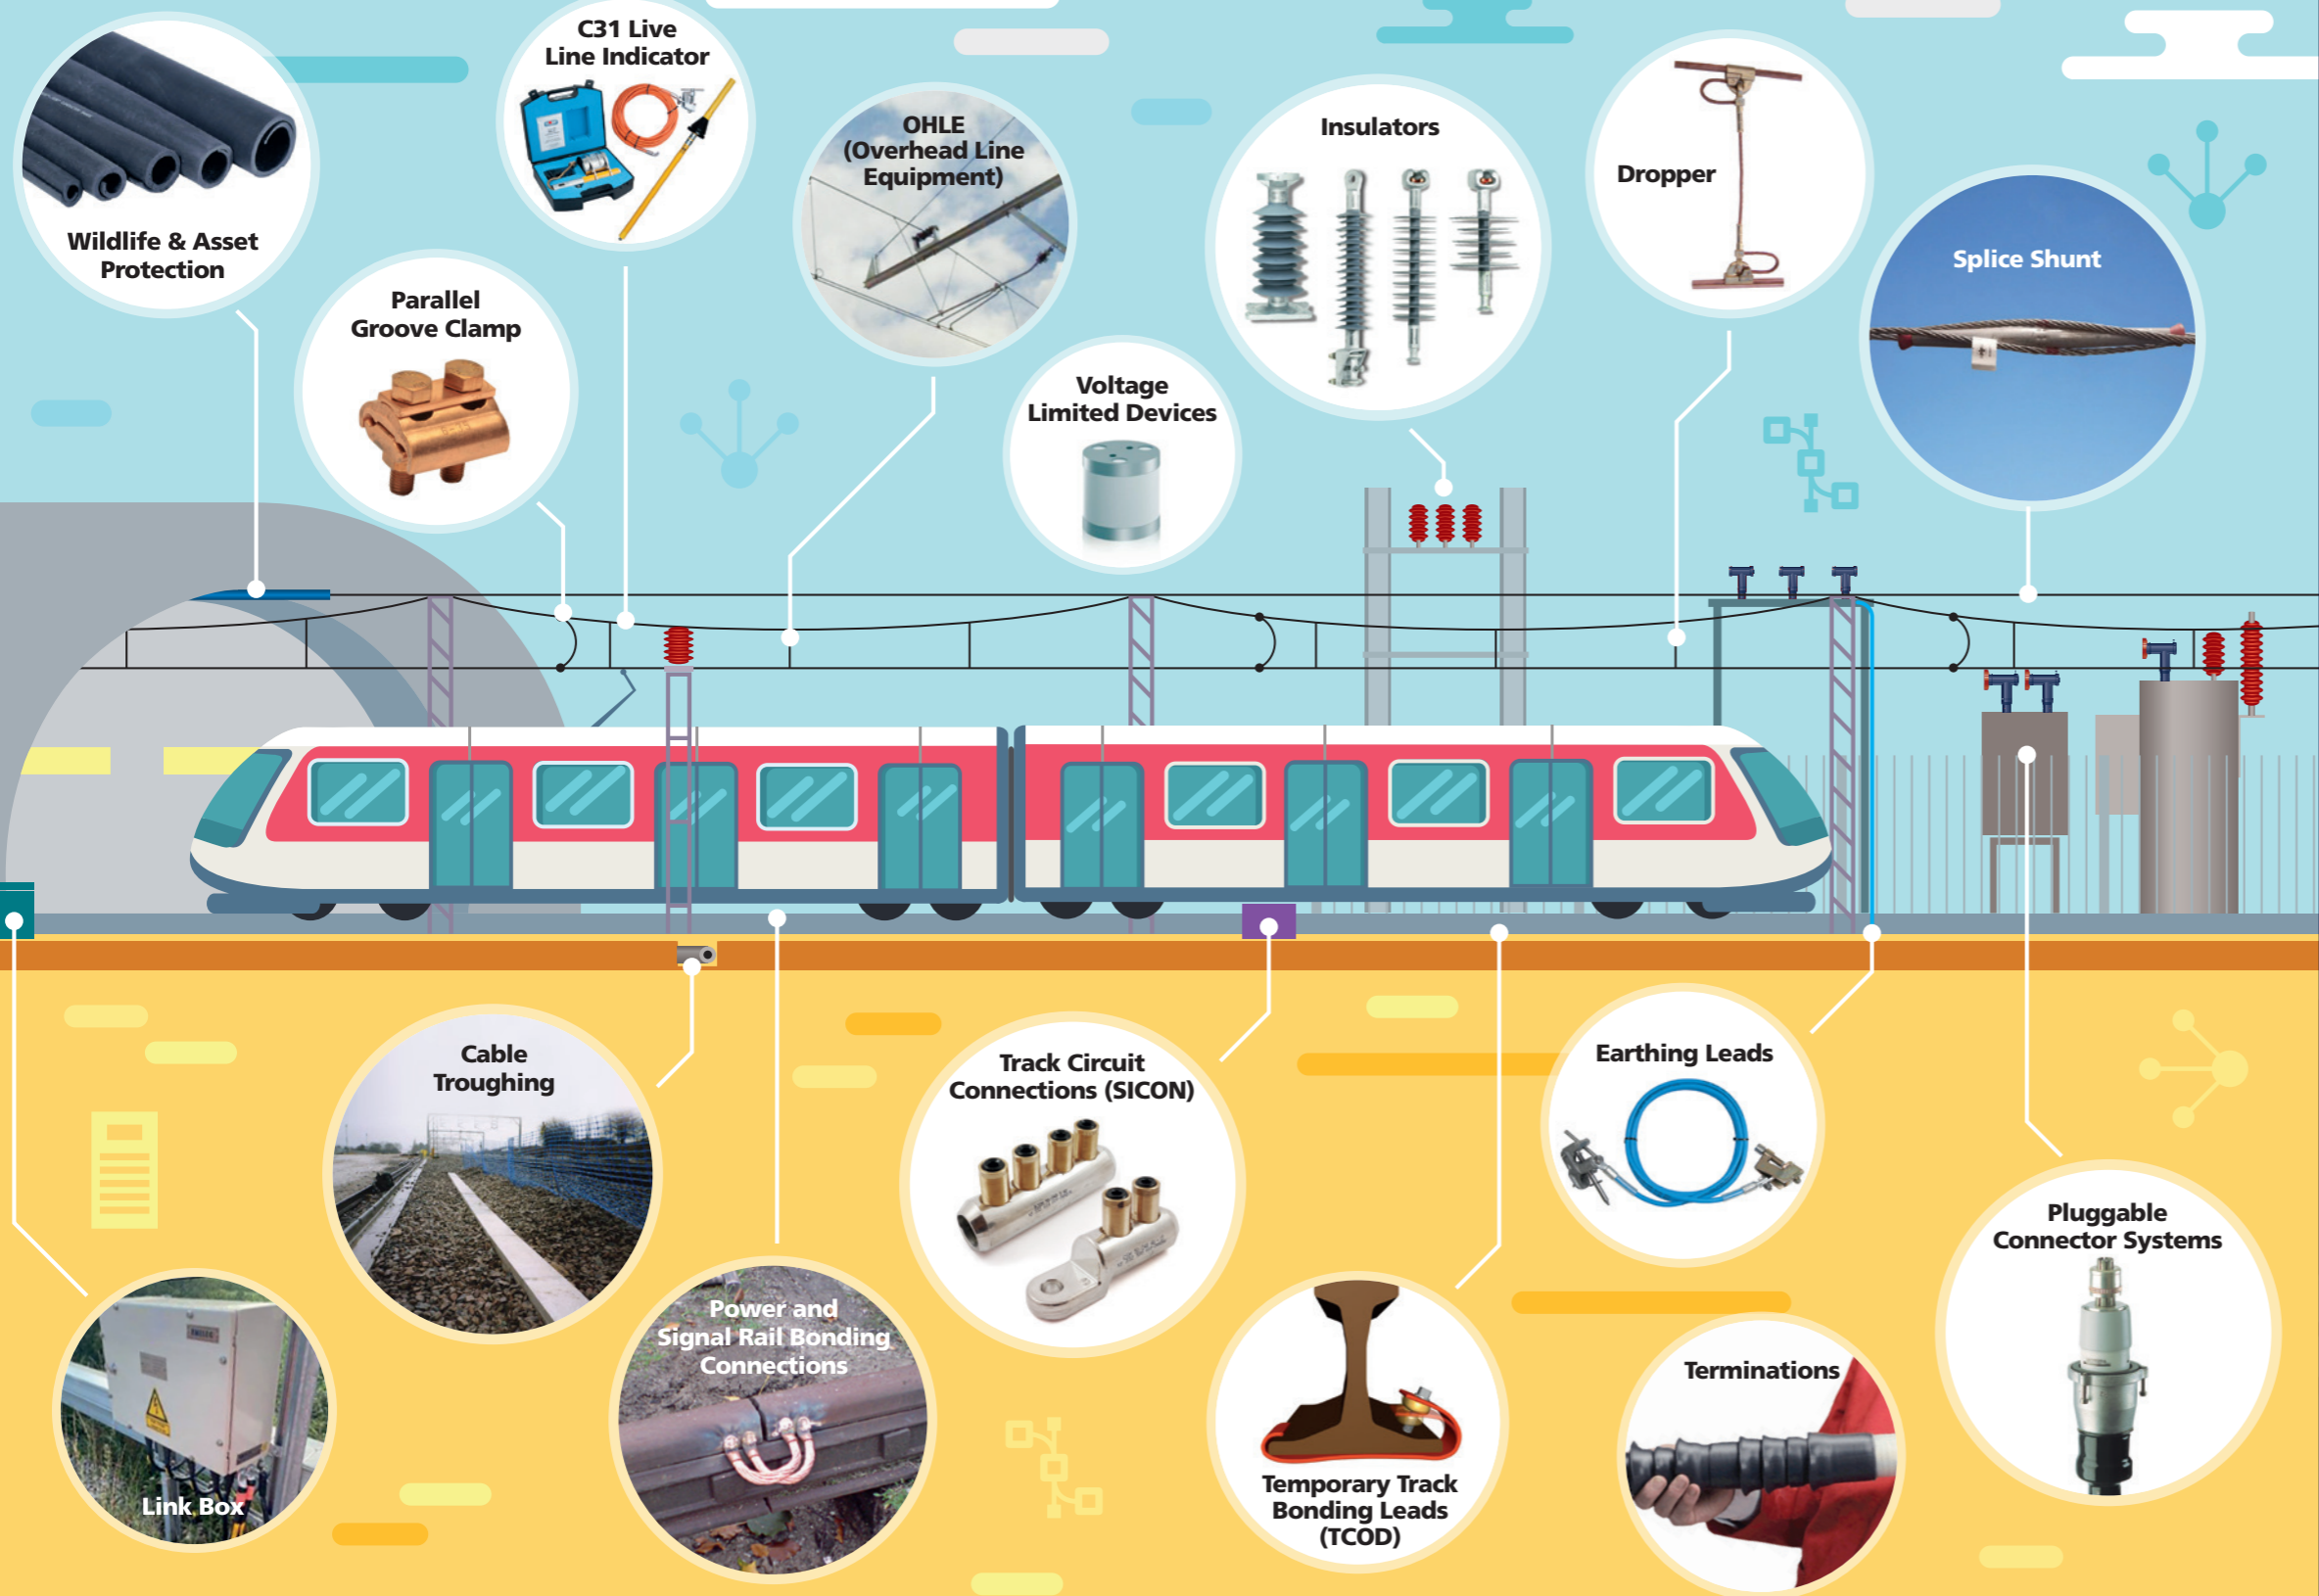

**Cable
Services**
Group
Powering the World

Serving the
Rail Market

The Specialist Distributor of Cable Accessories

OHLE (Overhead Line Equipment)

- Insulator Systems
- Dropper System
- Parallel Groove Clamps
- Contact Wire Splices
- Forked Collar Sockets
- Earth Wire Support
- Splice Shunt
- Protective Tubing
- Dropper / Messenger / Contact Wires
- Steel Structure Earth Bonding

TRACK SIDE FEEDER STATIONS

- Insulators
- Trackside Switch Gear
- Pluggable Connector Systems
- HV Surge Arrestors
- Substation Connectors

TRACKSIDE POWER AND SIGNALLING

- Branch Connectors
- DC Connectors
- Track Circuit Connectors
- Cable Identification
- Return Screen Conductor T-Connector (RSC-T)
- Power and Signal Rail Bonding Connections
- Temporary Track Bonding Leads (TCOD)

ADDITIONAL CONSUMABLES

- Joint Protection Sleeve
- Heat Shrink Joint
- Cold Shrink Joints
- LV Joints
- Terminations
- 3M Tapes and Adhesives
- Cable Wipes
- Cable Glands
- Resin and Compounds
- Wildlife and Asset Protection
- Cable Hanger Systems
- Connecta System
- Pillar Shells and Pre-wired Pillars
- Cable Troughing
- Cable Cleats and Ties
- Safety and Earthing Equipment