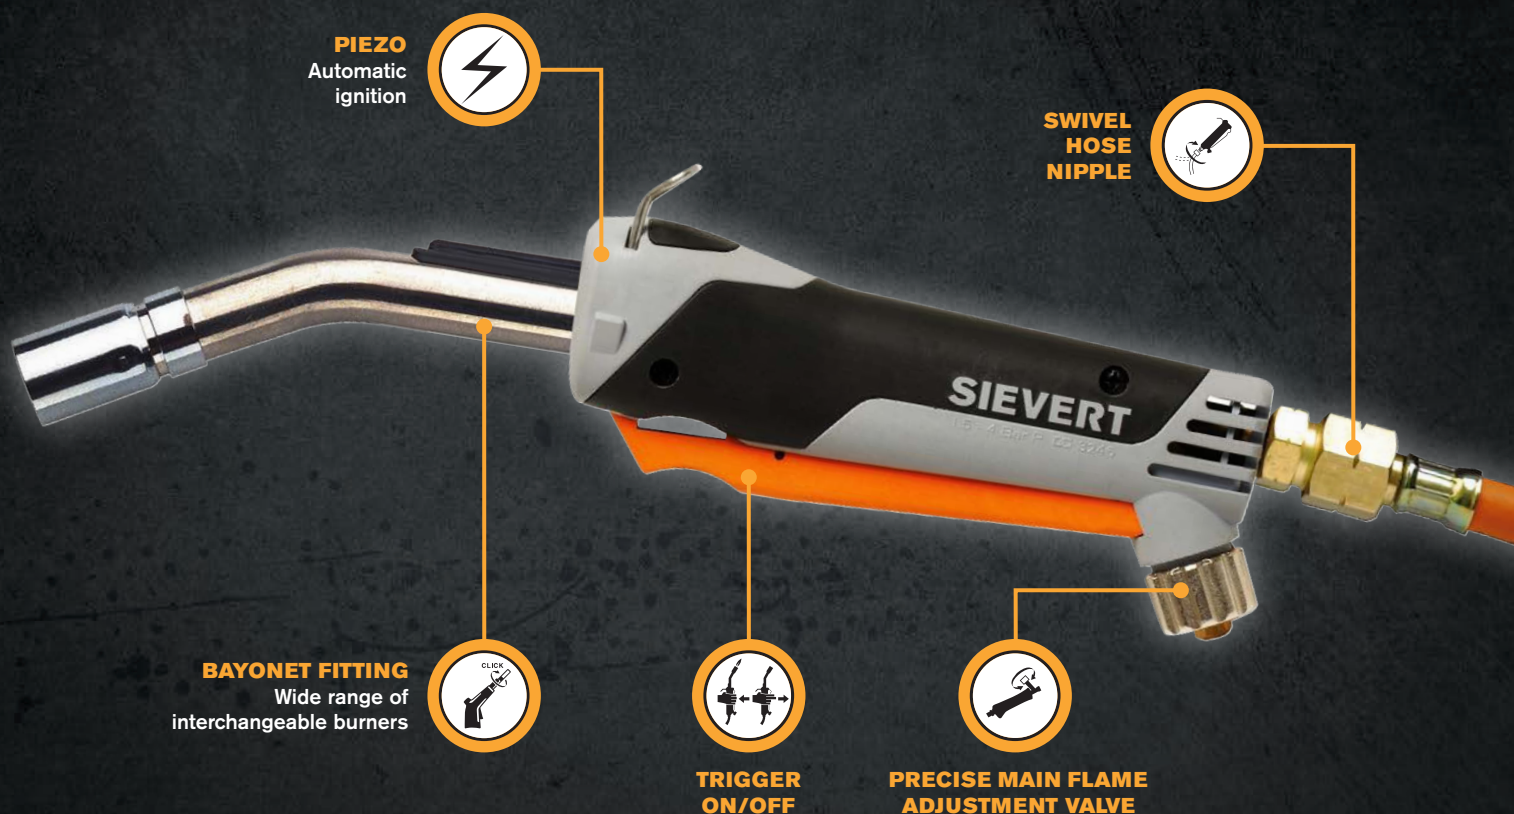

Promatic

SIEVERT®

PowerCase Promatic

Art. no.	721511
Promatic handle 336611	BSP 3/8" LH
Standard burner 334301	Burner diameter Ø 19 mm, 3,2 kW
Soft Flame burner 334791	Burner diameter Ø 28 mm, 5,9 kW
Soft Flame burner 334191	Burner diameter Ø 38 mm, 11,5 kW
Soft Flame burner 334891	Burner diameter Ø 50 mm, 26 kW
Propane hose 770025	4 mm, L: 5 m, BSP 3/8" LH
Regulator 753008	BSP 3/8" LH, POL, 1-4 bar
EAN code	7314527215117
SKU dimensions (mm)	L 590 x W 145 x H 375
SKU weight (kg)	5,5