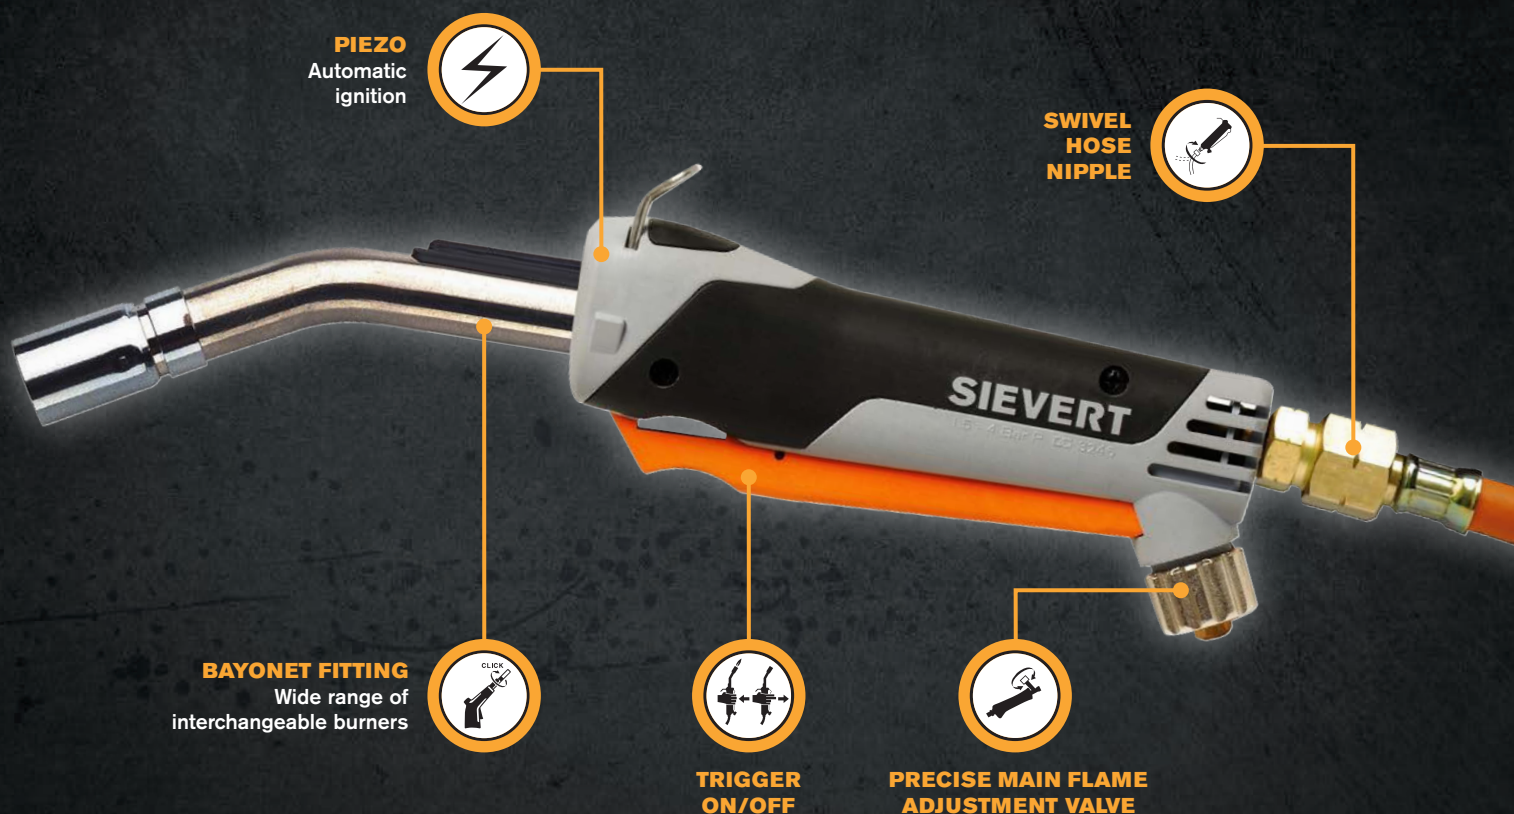

SIEVERT®

NEW

PowerCase **PROMATIC**

Heating

**POWERCASE
BURNER
+ HOSE
INCLUDED**

Soft soldering

Promatic is the safest and most advanced torch system in the Sievert range, chosen by professionals in the electricity and water/telecom utilities around the world.

Swivel hose
nipple

Piezo
ignition

Bayonet
fitting

Cable shrinking

Art. no.	721511
Promatic handle 336611	BSP 3/8" LH
Standard burner 334301	Ø 19 mm, 3,2 kW
Soft flame burner 334791	Ø 28 mm, 5,9 kW
Soft flame burner 334191	Ø 38 mm, 11,5 kW
Soft flame burner 334891	Ø 50 mm, 26 kW
Propane hose 770025	4 mm, L: 5 m, BSP 3/8" LH
Regulator 753008	BSP 3/8" LH, POL, 1-4 bar

Promatic

SIEVERT®

PowerCase Promatic

Art. no.	721511
Promatic handle 336611	BSP 3/8" LH
Standard burner 334301	Burner diameter Ø 19 mm, 3,2 kW
Soft Flame burner 334791	Burner diameter Ø 28 mm, 5,9 kW
Soft Flame burner 334191	Burner diameter Ø 38 mm, 11,5 kW
Soft Flame burner 334891	Burner diameter Ø 50 mm, 26 kW
Propane hose 770025	4 mm, L: 5 m, BSP 3/8" LH
Regulator 753008	BSP 3/8" LH, POL, 1-4 bar
EAN code	7314527215117
SKU dimensions (mm)	L 590 x W 145 x H 375
SKU weight (kg)	5,5